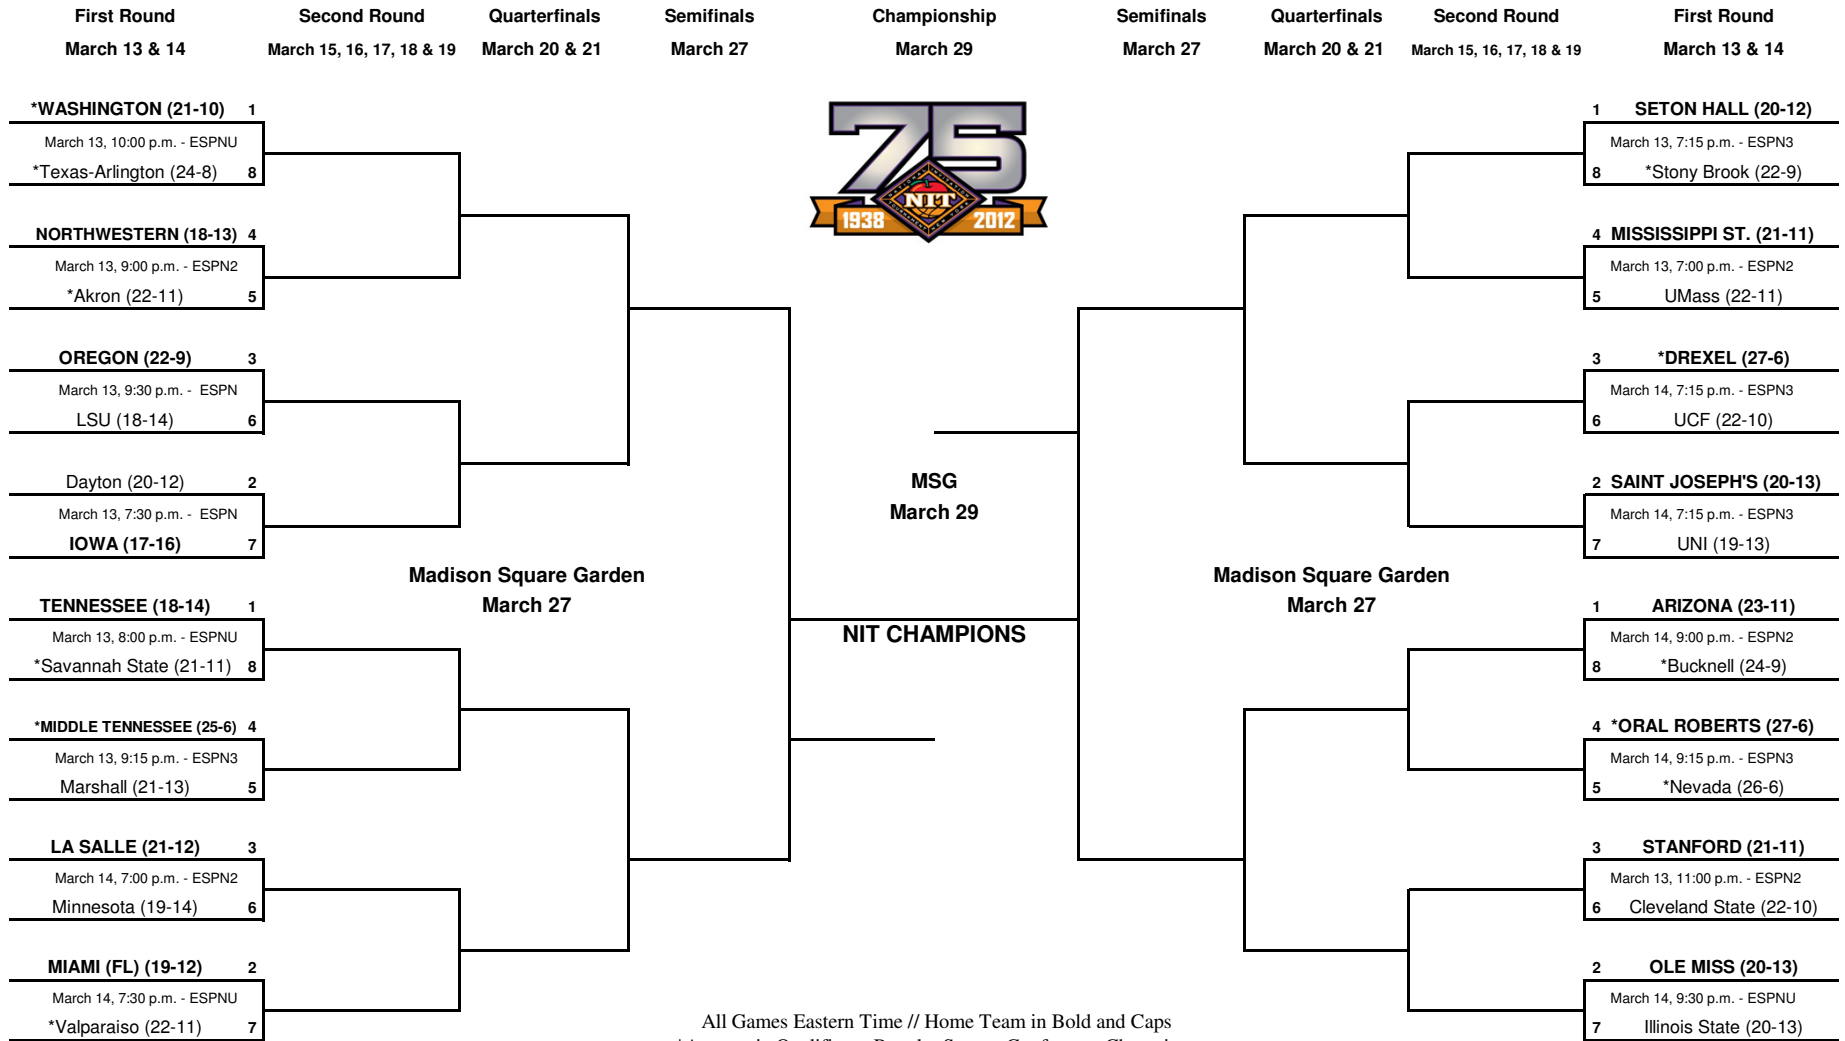

2012 NATIONAL INVITATION TOURNAMENT®

All Games Eastern Time // Home Team in Bold and Caps
*Automatic Qualifiers - Regular Season Conference Champions